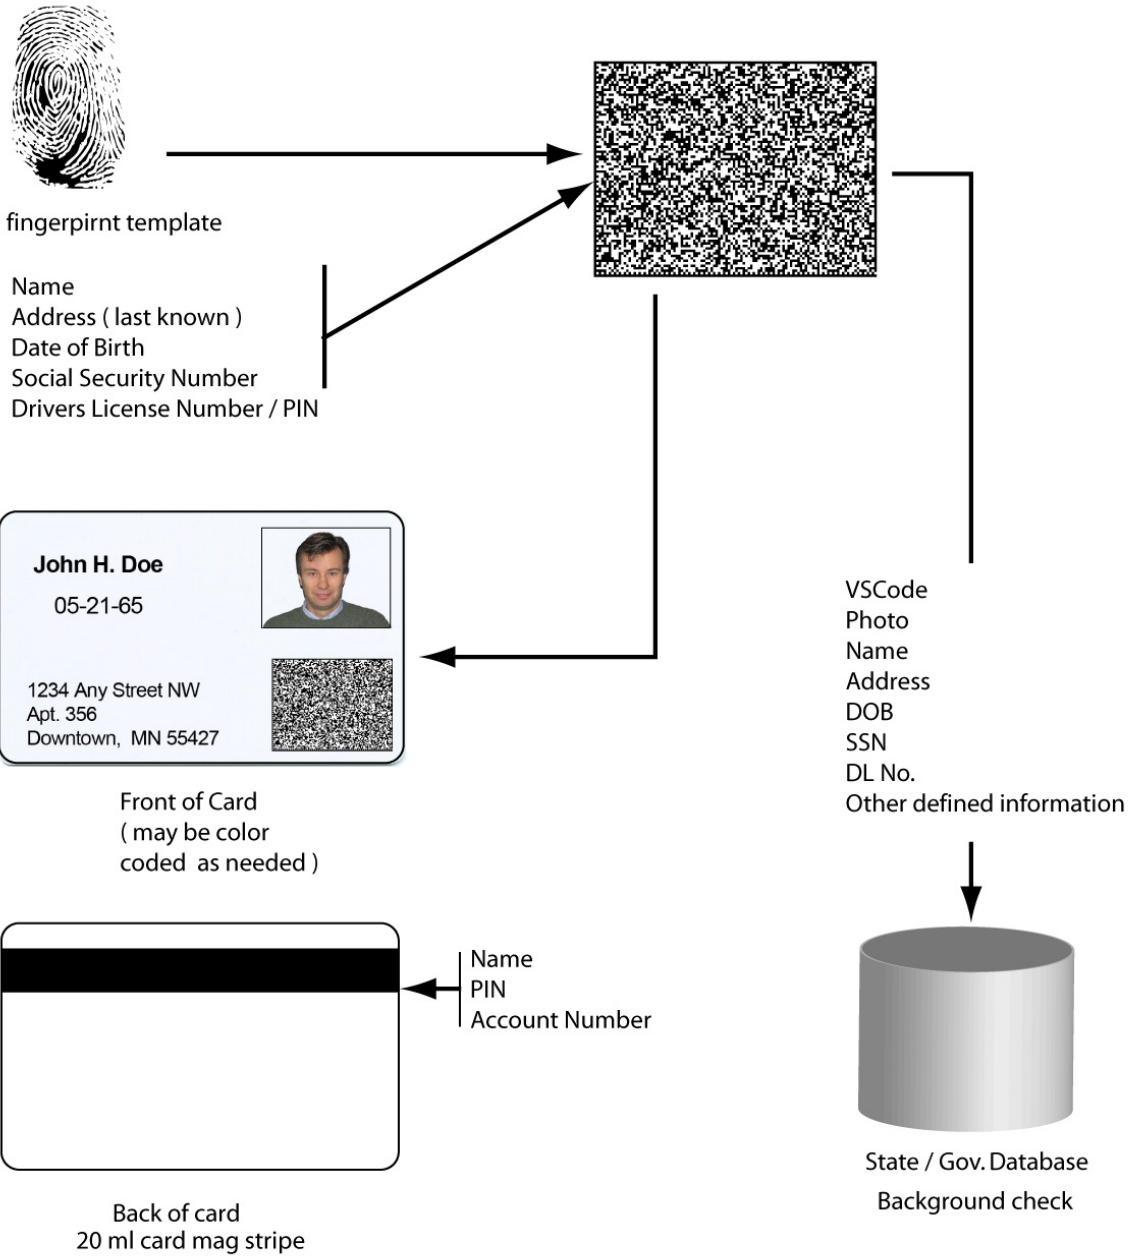

Bio- ID Card and Debit Card

Veritec Inc.

2445 Winnetka Ave. N. • Golden Valley, MN 55427 • ☎ (763) 253-2670 • 📠 (763) 253-0503

www.veritecinc.com • 📧 info@veritecinc.com